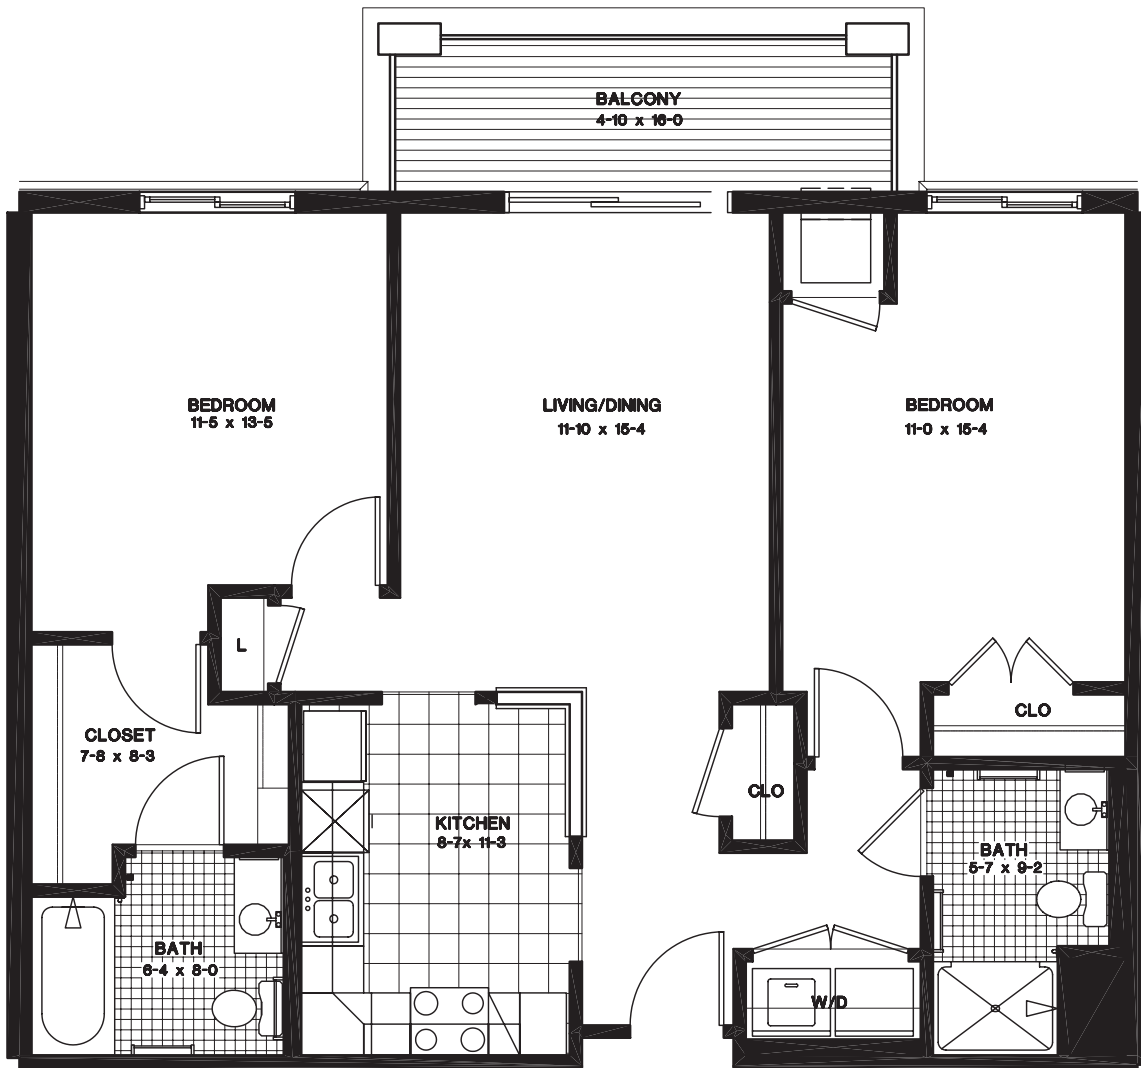

THE OAKS

OF LAKE GEORGE

Unit A1
One Bedroom
691 sq. ft.

THE OAKS

OF LAKE GEORGE

Unit A2
One Bedroom
757 sq. ft.

THE OAKS

OF LAKE GEORGE

Unit B1
One Bedroom plus Den
887 sq. ft.

THE OAKS

OF LAKE GEORGE

Unit C1
Two Bedroom
935 sq. ft.

THE OAKS

OF LAKE GEORGE

Unit C2
Two Bedroom
1,060 sq. ft.

THE OAKS

OF LAKE GEORGE

Unit D
Two Bedroom plus Den
1,225 sq. ft.

THE OAKS

OF LAKE GEORGE

1st Floor

THE OAKS

OF LAKE GEORGE

2nd Floor