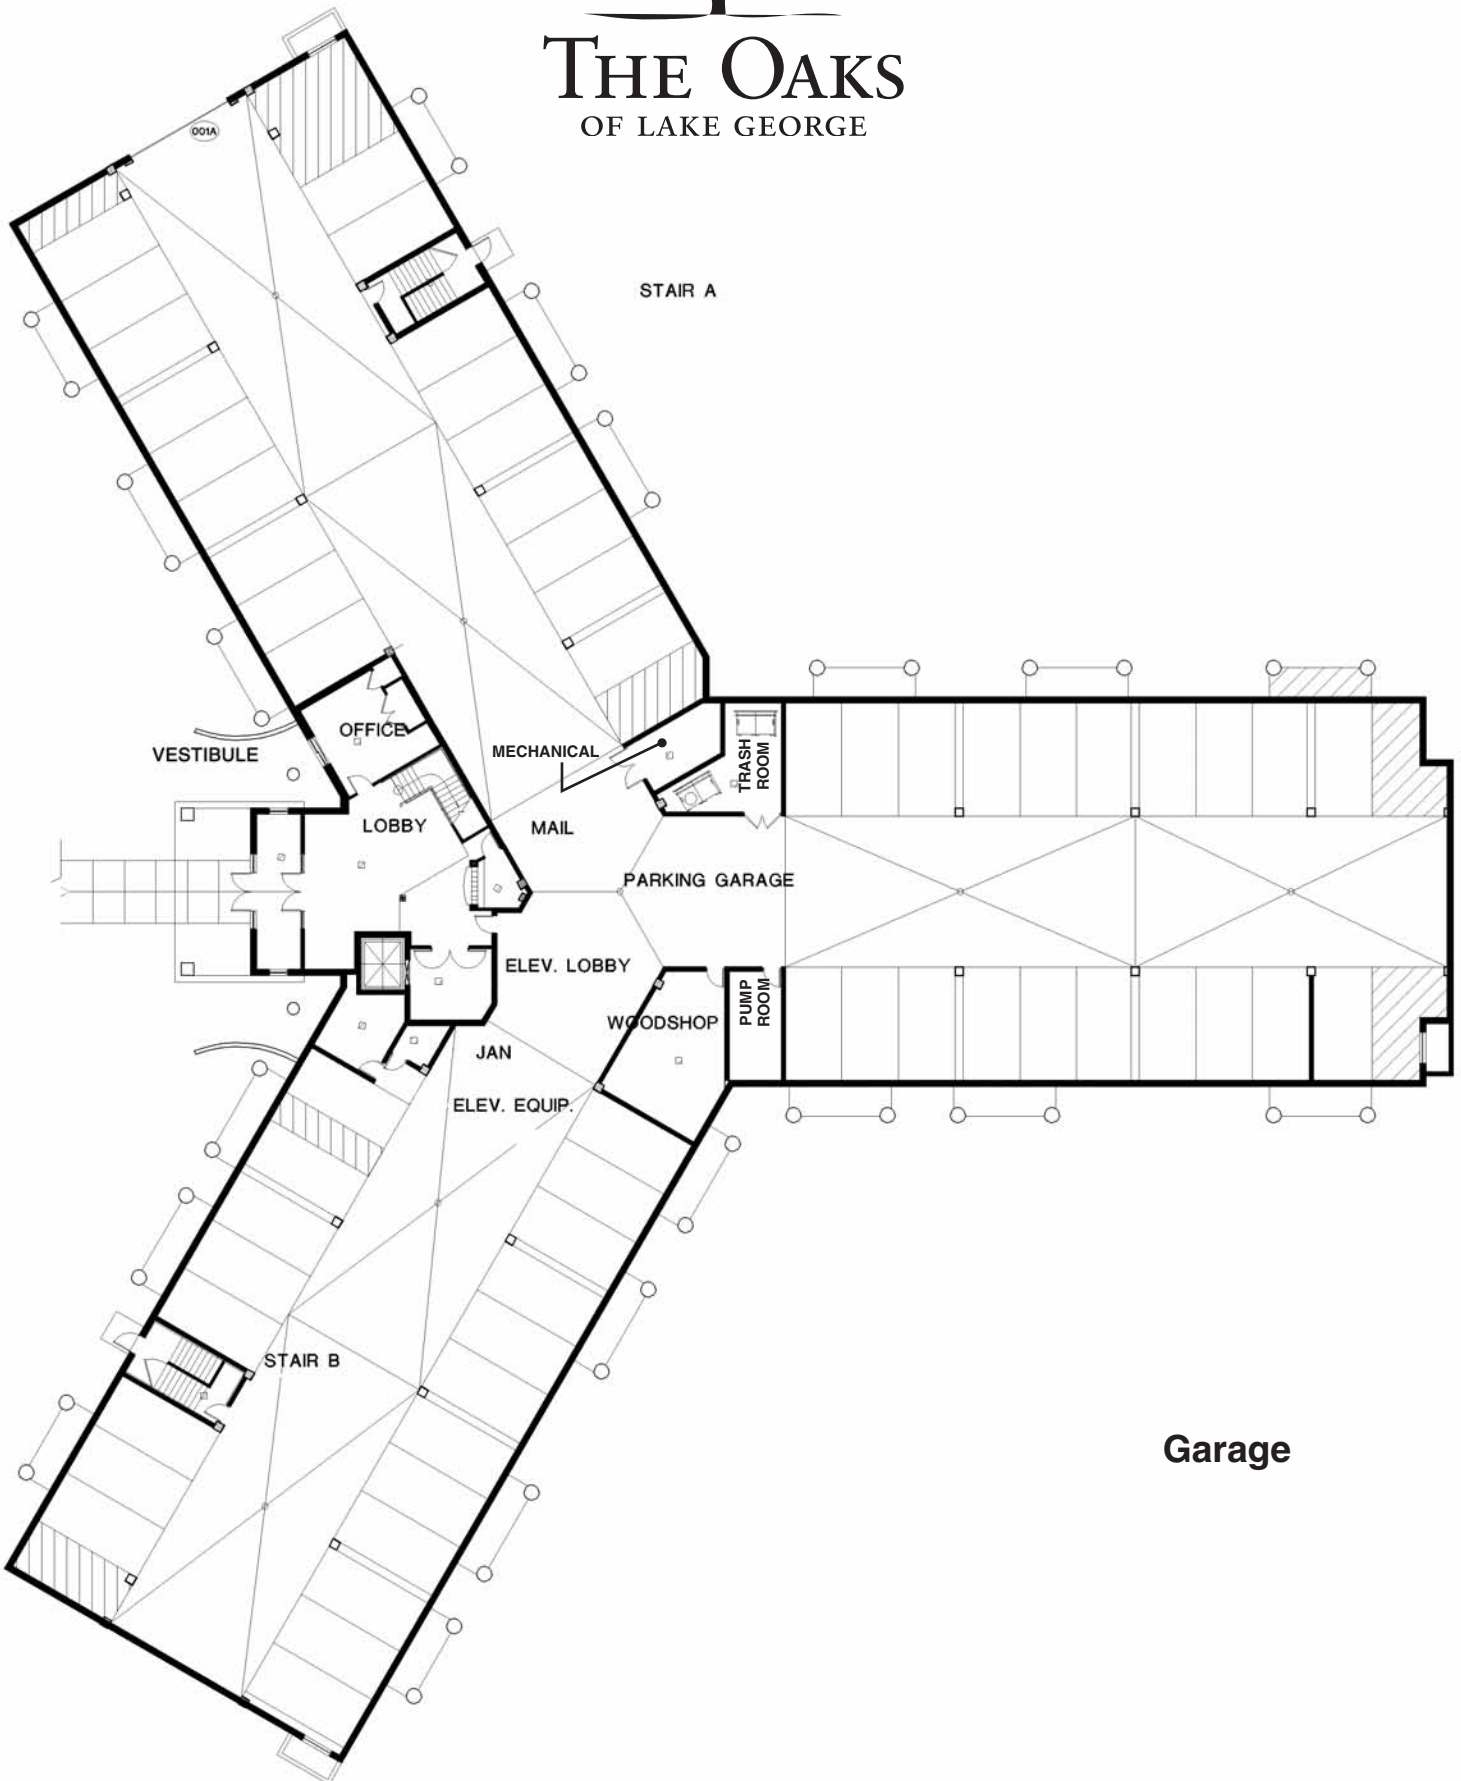

THE OAKS

OF LAKE GEORGE

Unit A1
One Bedroom
691 sq. ft.

THE OAKS

OF LAKE GEORGE

Unit A2
One Bedroom
757 sq. ft.

THE OAKS

OF LAKE GEORGE

Unit B1
One Bedroom plus Den
887 sq. ft.

THE OAKS

OF LAKE GEORGE

Unit C1
Two Bedroom
935 sq. ft.

THE OAKS

OF LAKE GEORGE

Unit C2
Two Bedroom
1,060 sq. ft.

THE OAKS

OF LAKE GEORGE

Unit D
Two Bedroom plus Den
1,225 sq. ft.

THE OAKS

OF LAKE GEORGE

1st Floor

THE OAKS

OF LAKE GEORGE

2nd Floor

THE OAKS

OF LAKE GEORGE

3rd Floor

THE OAKS

OF LAKE GEORGE

Garage