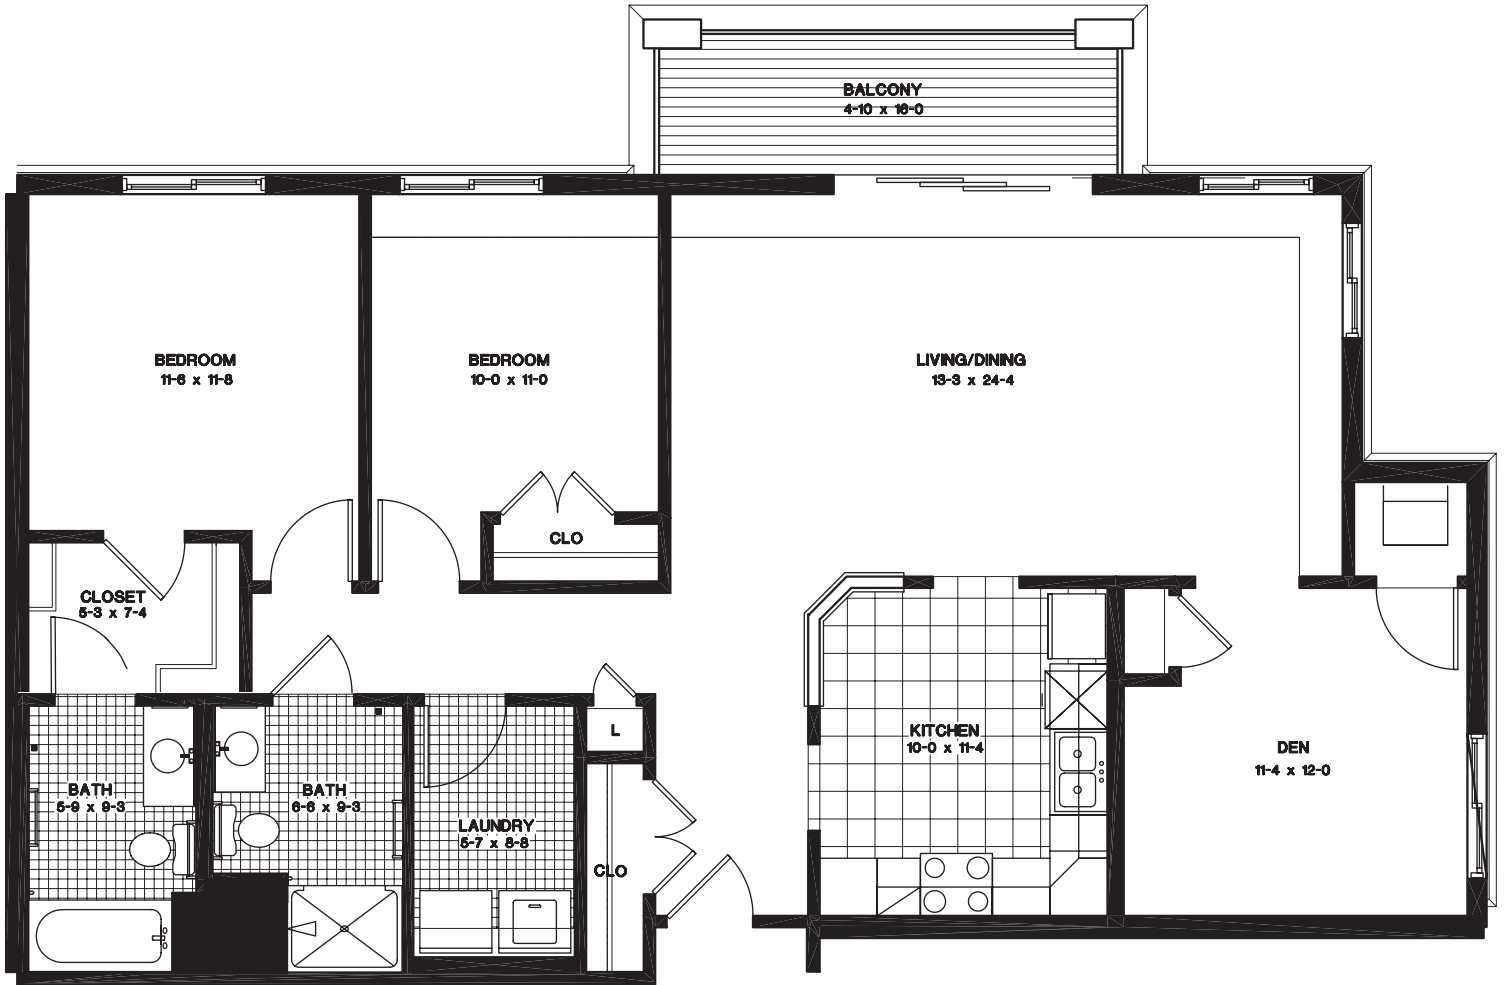

THE OAKS

OF LAKE GEORGE

Unit A1
One Bedroom
691 sq. ft.

THE OAKS

OF LAKE GEORGE

Unit A2
One Bedroom
757 sq. ft.

THE OAKS

OF LAKE GEORGE

Unit B1
One Bedroom plus Den
887 sq. ft.

THE OAKS

OF LAKE GEORGE

Unit C1
Two Bedroom
935 sq. ft.

THE OAKS

OF LAKE GEORGE

Unit C2
Two Bedroom
1,060 sq. ft.

THE OAKS

OF LAKE GEORGE

Unit D
Two Bedroom plus Den
1,225 sq. ft.

THE OAKS

OF LAKE GEORGE

1st Floor

THE OAKS

OF LAKE GEORGE

2nd Floor