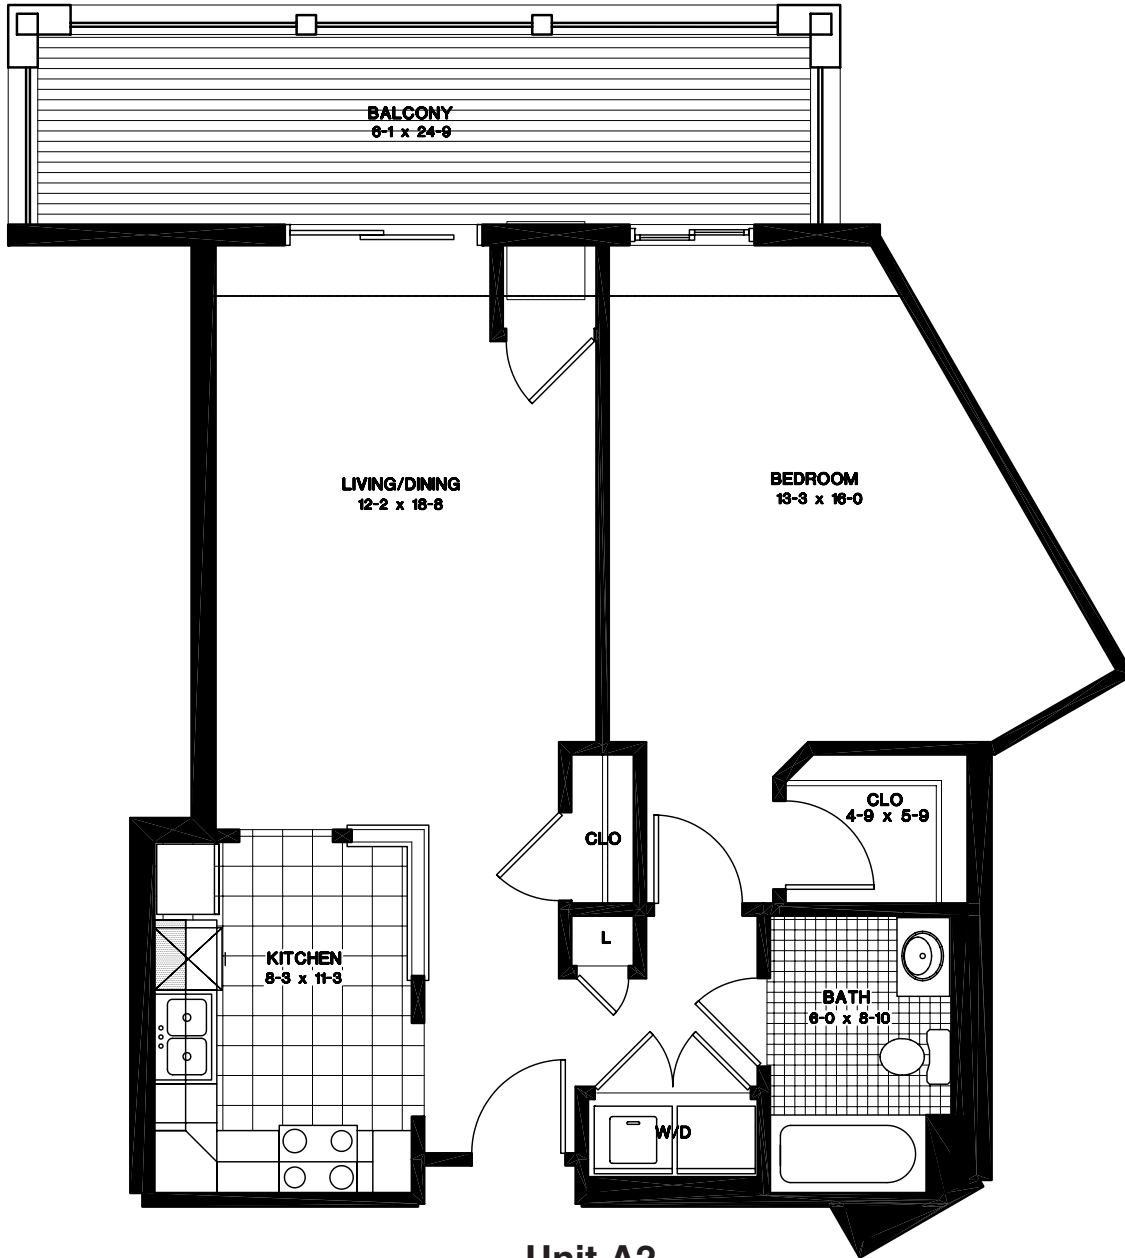

THE OAKS

OF LAKE GEORGE

Unit A1
One Bedroom
691 sq. ft.

THE OAKS

OF LAKE GEORGE

Unit A2
One Bedroom
757 sq. ft.

THE OAKS

OF LAKE GEORGE

Unit B1
One Bedroom plus Den
887 sq. ft.

THE OAKS

OF LAKE GEORGE

Unit C1
Two Bedroom
935 sq. ft.

THE OAKS

OF LAKE GEORGE

Unit C2
Two Bedroom
1,060 sq. ft.

THE OAKS

OF LAKE GEORGE

Unit D
Two Bedroom plus Den
1,225 sq. ft.

THE OAKS

OF LAKE GEORGE

1st Floor

THE OAKS

OF LAKE GEORGE

2nd Floor