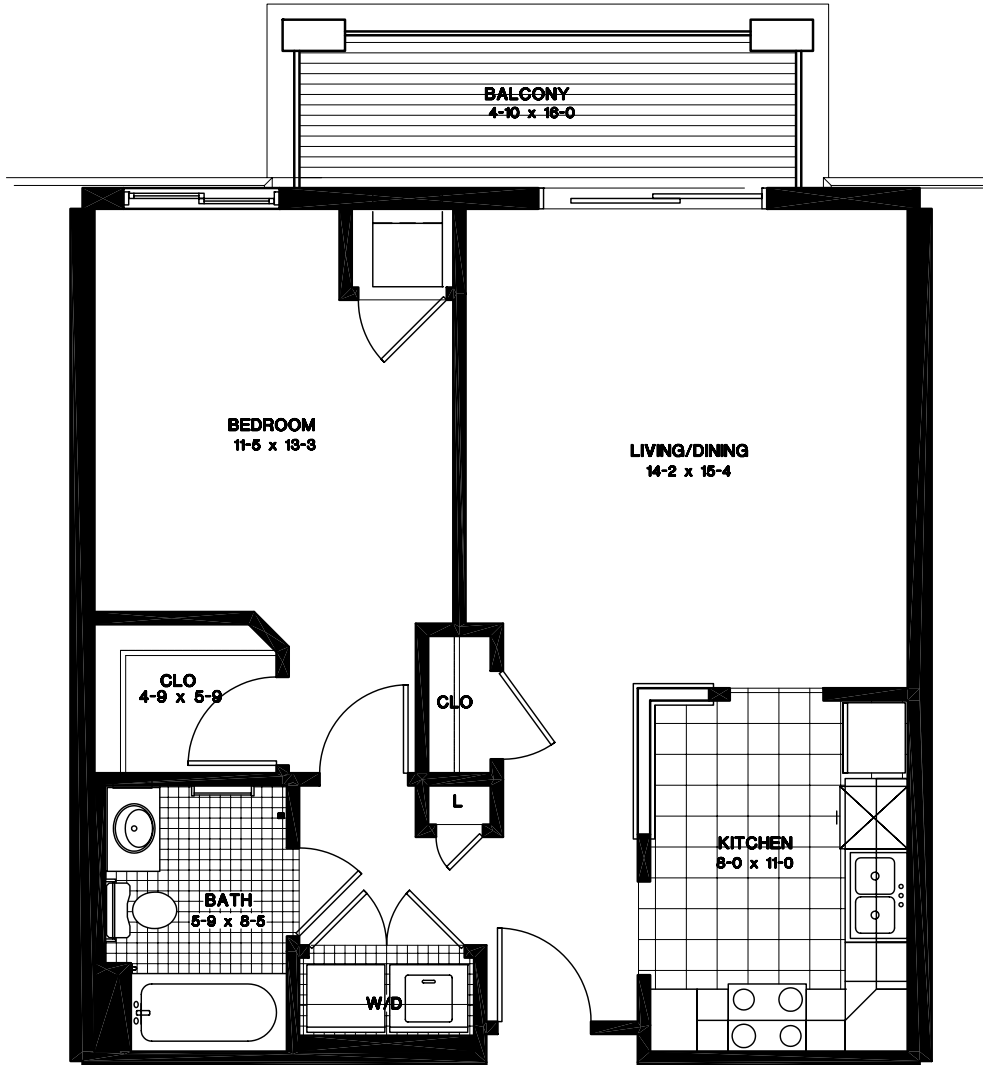

THE OAKS

OF LAKE GEORGE

Unit A1
One Bedroom
691 sq. ft.

THE OAKS

OF LAKE GEORGE

Unit A2
One Bedroom
757 sq. ft.

THE OAKS

OF LAKE GEORGE

Unit B1
One Bedroom plus Den
887 sq. ft.

THE OAKS

OF LAKE GEORGE

Unit C1
Two Bedroom
935 sq. ft.

THE OAKS

OF LAKE GEORGE

Unit C2
Two Bedroom
1,060 sq. ft.

THE OAKS

OF LAKE GEORGE

Unit D
Two Bedroom plus Den
1,225 sq. ft.

THE OAKS

OF LAKE GEORGE

1st Floor

THE OAKS

OF LAKE GEORGE

2nd Floor