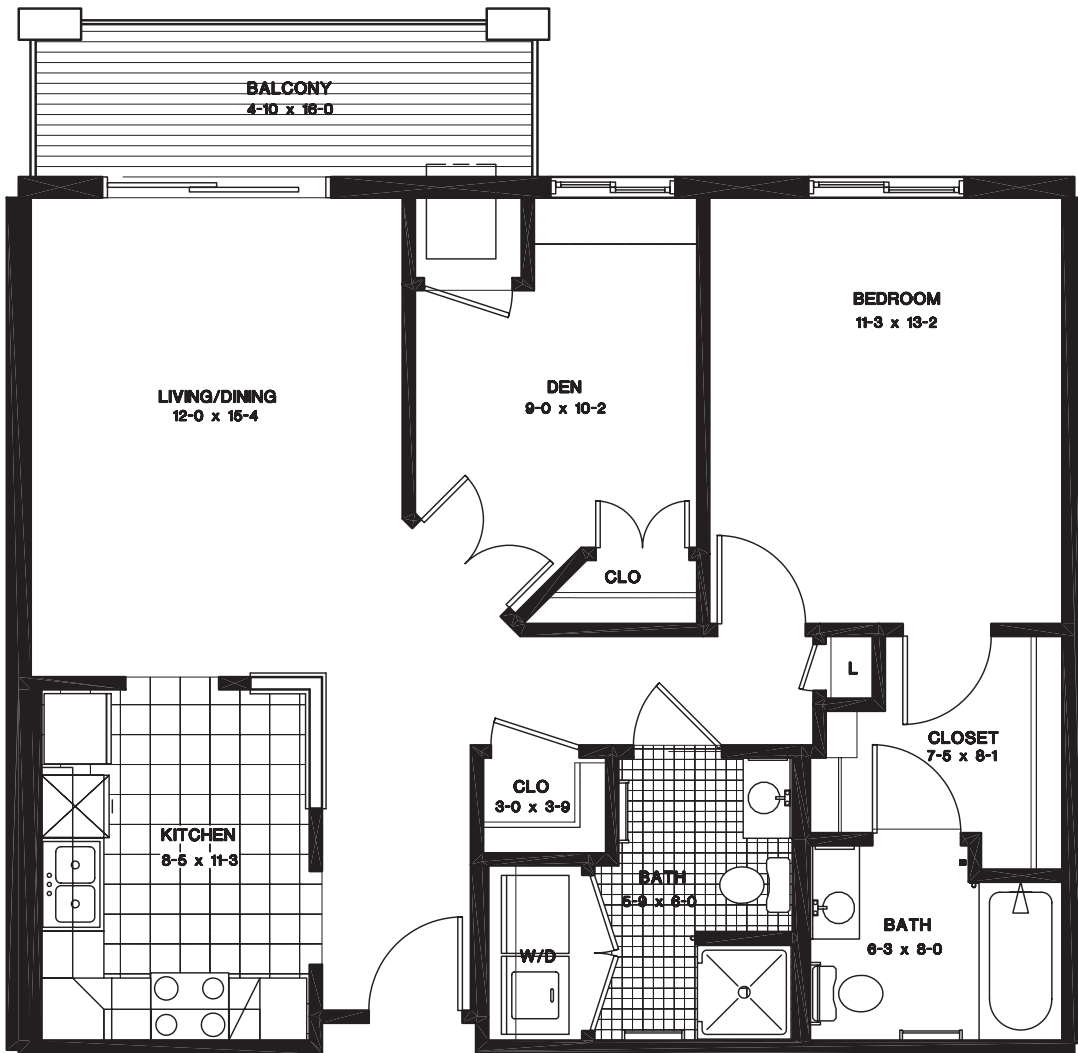

THE OAKS

OF LAKE GEORGE

Unit A1
One Bedroom
691 sq. ft.

THE OAKS

OF LAKE GEORGE

Unit A2
One Bedroom
757 sq. ft.

THE OAKS

OF LAKE GEORGE

Unit B1
One Bedroom plus Den
887 sq. ft.

THE OAKS

OF LAKE GEORGE

Unit C1
Two Bedroom
935 sq. ft.

THE OAKS

OF LAKE GEORGE

Unit C2
Two Bedroom
1,060 sq. ft.

THE OAKS

OF LAKE GEORGE

Unit D
Two Bedroom plus Den
1,225 sq. ft.

THE OAKS

OF LAKE GEORGE

1st Floor

THE OAKS

OF LAKE GEORGE

2nd Floor