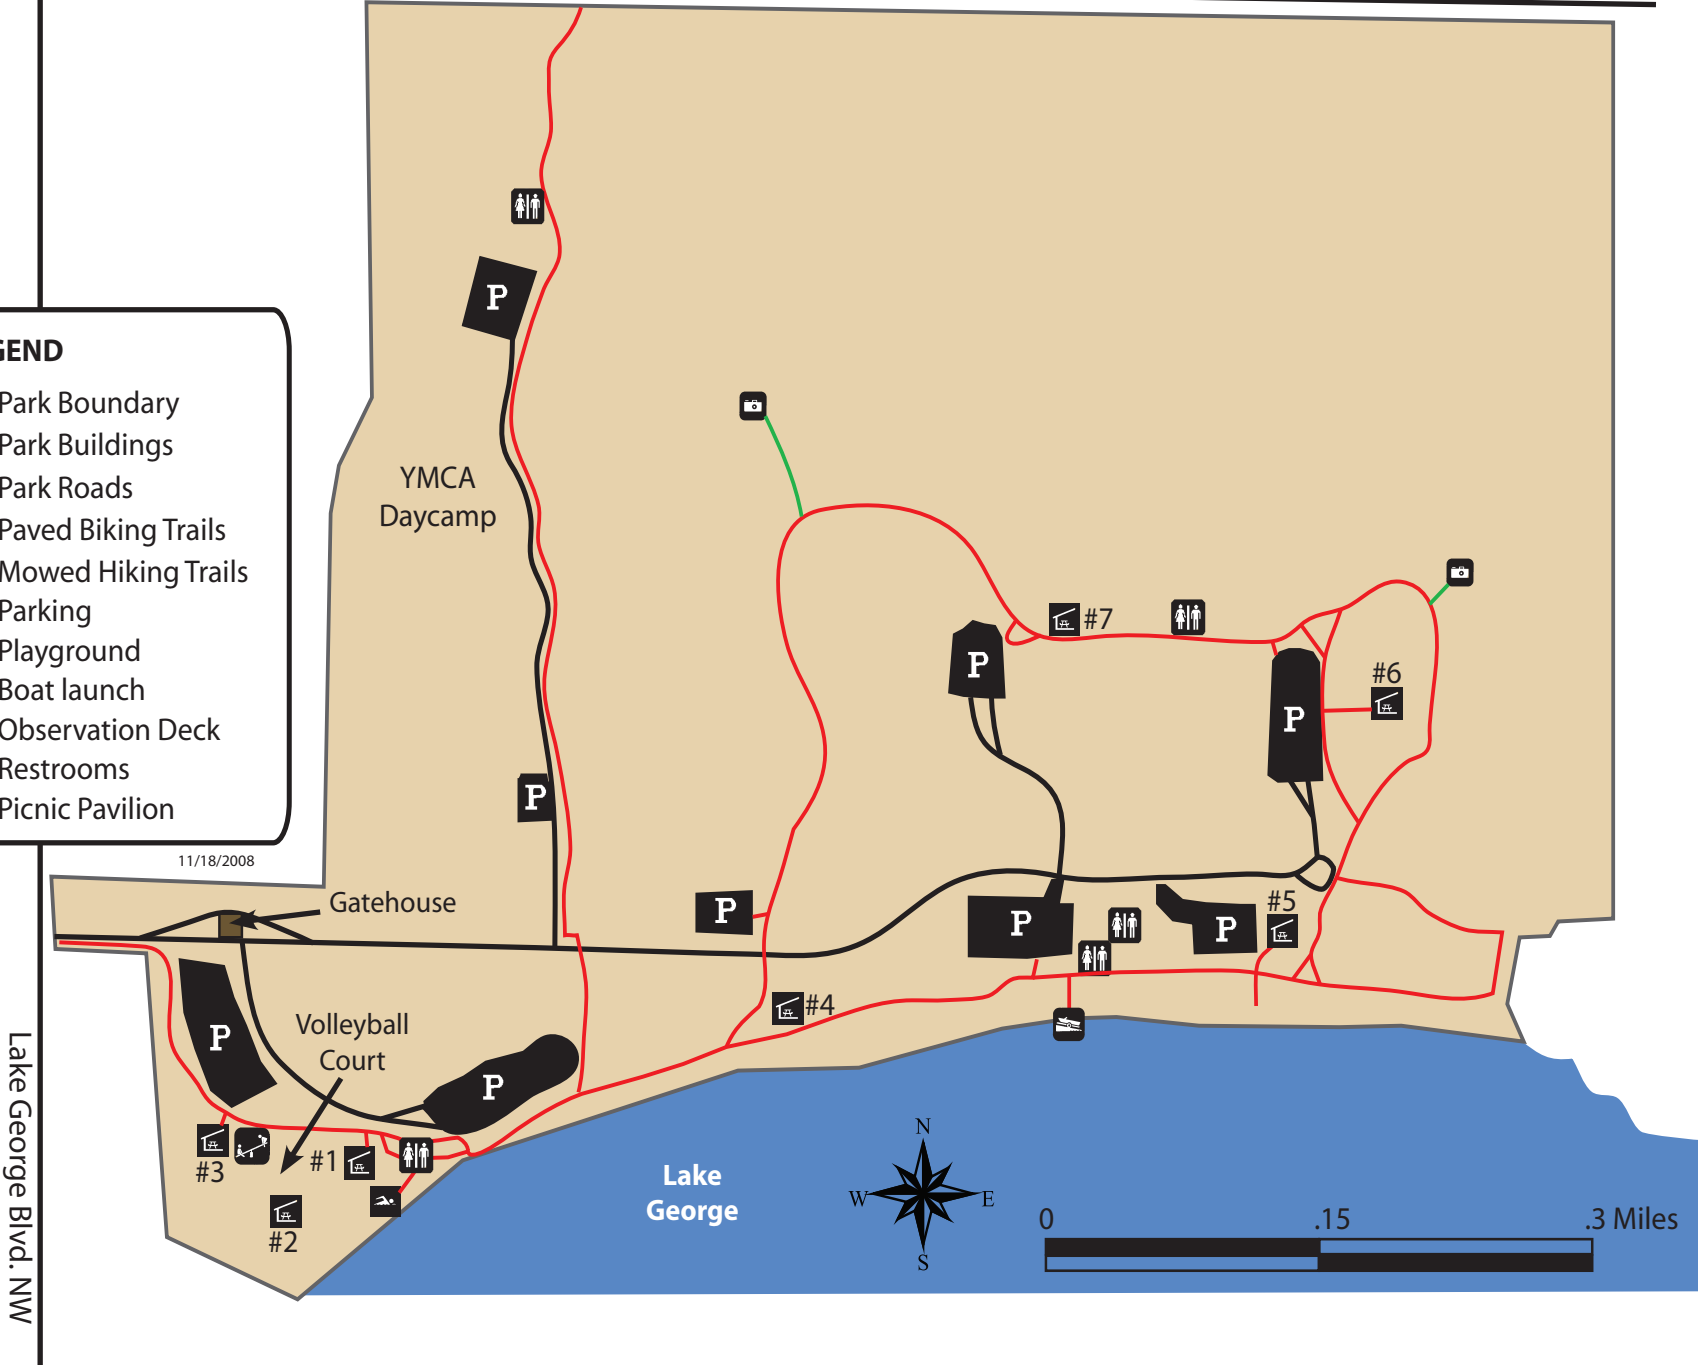

# LAKE GEORGE REGIONAL PARK

221st Avenue NW

**LEGEND**

- Park Boundary
- Park Buildings
- Park Roads
- Paved Biking Trails
- Mowed Hiking Trails
- P Parking
- ⚡ Playground
- 🚤 Boat launch
- 📷 Observation Deck
- 🚻 Restrooms
- 🏠 Picnic Pavilion

11/18/2008

Gatehouse

Volleyball Court

YMCA Daycamp

Lake George

Lake George Blvd. NW