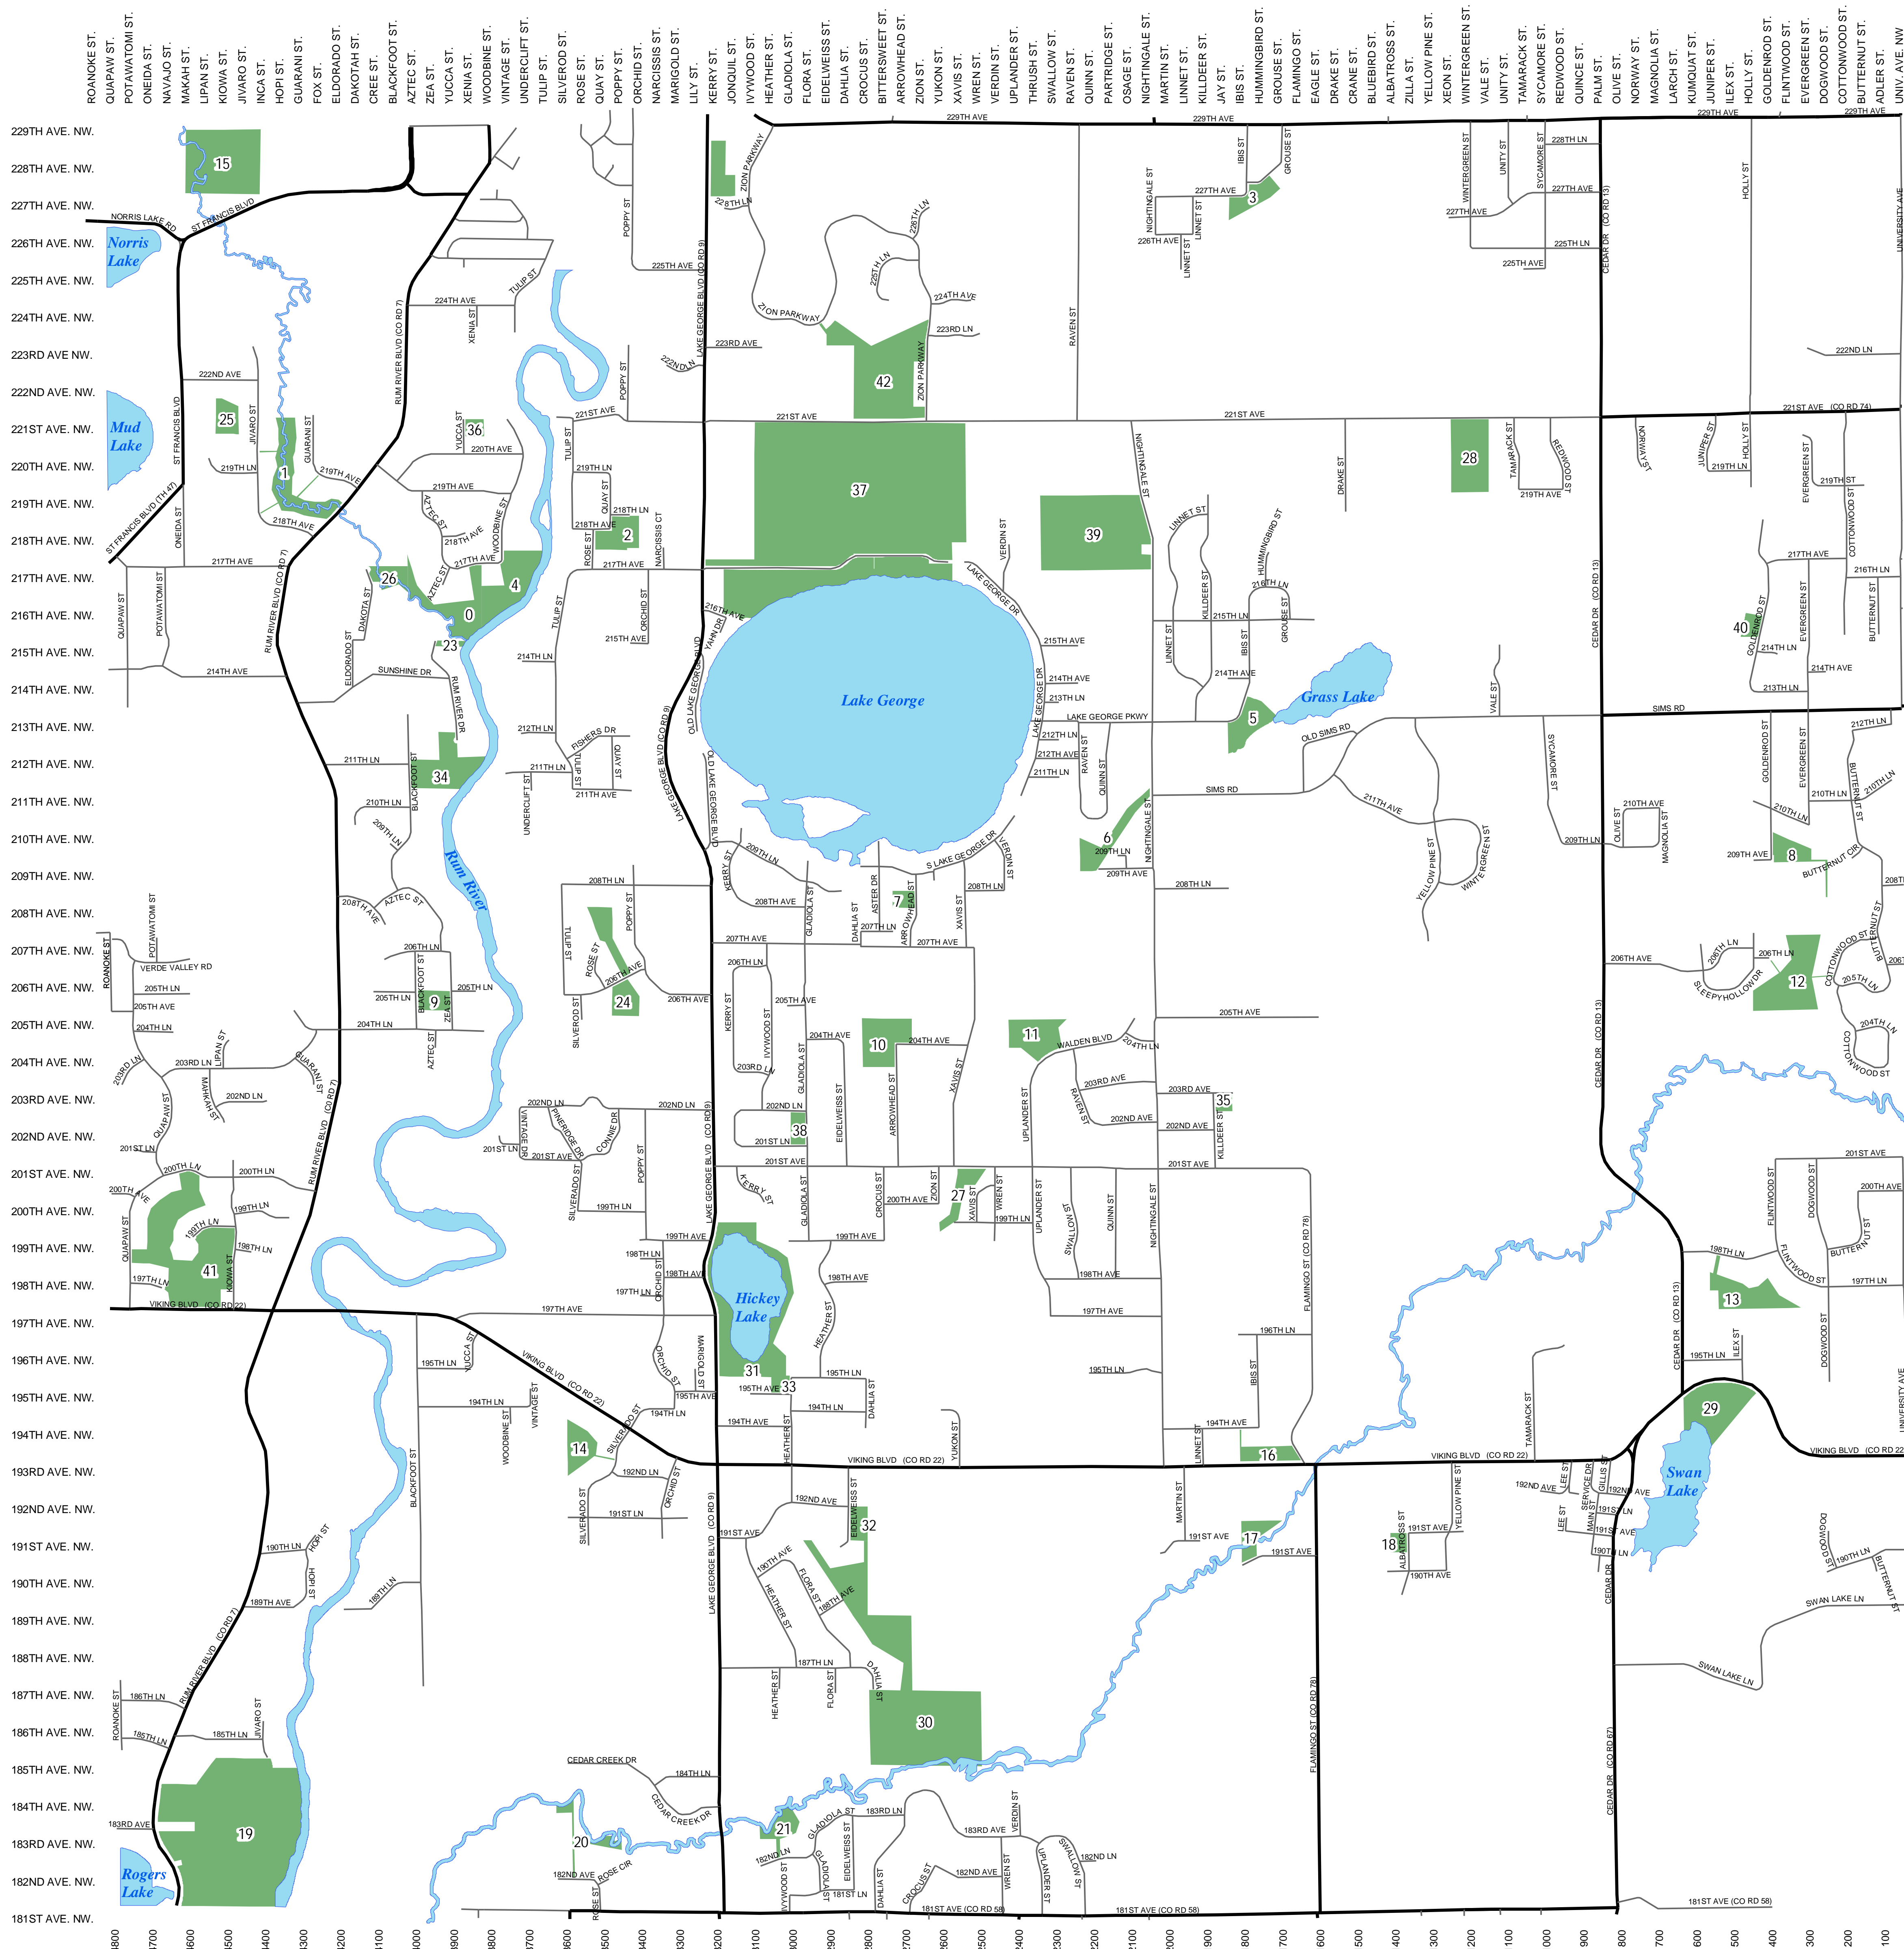

City of Oak Grove

City and Regional Park System

PARK ID	NAME	LOCATION	OPEN SPACE	SOFTBALL	BASEBALL	BASKETBALL	SOCCER	SKATEBOARD	PICNICAREA	PLAYGROUND	SHELTERS	HIKING TRL	RIVER ACC
0	Seeley Brook Preserve	Trail access off Woodbine										x	x
1	Seeley Brook Estates	219th Ave & Rum River Bv	x										
2	Ramblin' Rum Estates	218th Ave & Rose St		x	x					x			
3	Firm Hills	227th Ave & Ibs St	x										x
4	River Meadows	217th Ave & Woodbine St	x										
5	Pines 3rd Addition	214th Ave & Ibs St	x										
6	Pines 2nd Addition	Sims Rd & Nightingale St	x										
7	Diane Grabow Park	208th Ave & Arrowhead St			x								
8	Northridge	208th Ave & Goldenrod St	x										
9	Foxridge	205th Ln & Blackfoot St	x										
10	Arrowhead Park	204th Ave & Arrowhead St					x						
11	Walden Estates	Walden Blvd & Raven St	x										
12	Forest Glen	206th Ln & Sleepy Hollow	x										
13	Swan Lake Estates	198th Ln & Co Rd 13	x										
14	Will Rogers Addition	192nd Ln & Silverado St	x										
15	Wickstrom Forest	Co Rd 24 & St Francis Bv	x										
16	Cedar Acres	Co Rd 22 & Flamingo St	x										
17	John Lee Estates	191st Ave & Flamingo St	x										
18	Robert C. Burman Estates	191st Ave & Albatross St		x	x								
19	Rum River Central Regional & Arcadian Acres 2	Rum River Blvd & 183rd Av	x						x	x	x	x	x
20	Hillcrest Acres	182nd Ave & Rose St	x										
21	Cedar Ridge	182nd Ln & Gladiosa St	x										
23	Rum River Estates	215th Ave & Rum River Dr	x										x
24	Wild Oaks	206th Ave & Poppy St	x										
25	Swanson's Brookview	221st Ave & Jivaro St		x	x								
26	Seeley Brook Heights	217th Ave & Dakota St	x										
27	Codside	201st Ave & Xavis St	x										
28	Sycamore Terrace	221st Ave & Tamarack St	x										
29	Swan Lake Area	Co Rd 22 & Co Rd 13	x										
30	Green Estates	188th Ave & Flora St	x										
31	Hickey Lake	198th Ave & Co Rd 9	x										
32	Hickey Lake Woods	192nd Ave & Aldelweiss St					x						
33	Reggi Ridge	195th Ave & Heather St	x										
34	Rum River Preserve	211th Ln & Blackfoot St	x										
35	Char Mar Estates	203rd Ave & Kildeer St	x										
36	River Meadows West	220th Ave & Yucca St	x										
37	Lake George Regional Park	217th Ave & Co Rd 9							x	x	x	x	
38	Milstone Meadows	201st Ave & Gladiosa St					x					x	
39	Dunlop Property	217th Ave & Nightingale St	x										
40	Shade Tree Commons	217th Ave & Goldenrod St							x				
41	Oak Grove Preserve	Co Rd 22 & Kiowa St		x	x			x	x	x	x	x	
42	The Ponds	221st Ave Between Zion Pk					x						